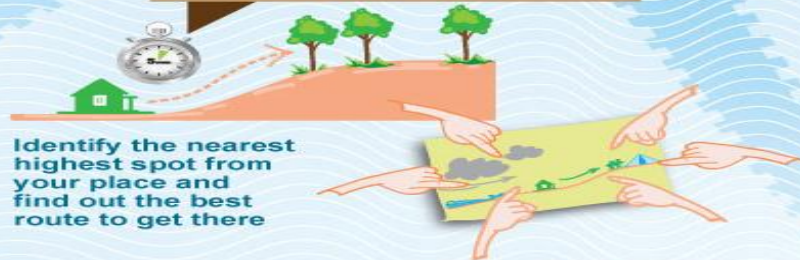

## KNOW THE NATURAL TSUNAMI WARNING SIGNS

The earthquake epicentrum is located in the ocean

The seawater withdraws further than usual

You see white foamy water from a distant and hear a roaring sound